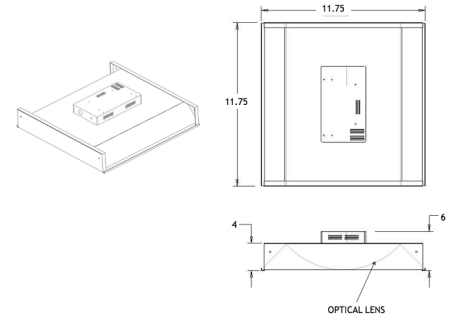

**Troffer**

**GTS22**

598mm x 598mm x 152mm  
(2 x 2 x 6" nominal)

Project: \_\_\_\_\_  
 Type: \_\_\_\_\_  
 Catalog No: \_\_\_\_\_  
 Qty: \_\_\_\_\_  
 Specifiers: \_\_\_\_\_  
 Line Notes: \_\_\_\_\_

**Ordering Guide**

Series	Mount Method	CCT	Wattage	Control Type	Input Voltage	Wet/Dry	Body Finish
GXXXX	X	XX	XXW	X	XXXV	XXXXX	XXXXX
	<p>T T-Bar Drop In (Standard)</p> <p>P Pendant Mount (Requires pendant kit)</p> <p>R Recessed (Requires recessed mounting kit)</p> <p>S Surface Mount / Wall Mount (Requires surface mounting kit)</p>	<p>3000K (+/- -100k)</p> <p>3500K (+/- -100k)</p> <p>4000K (+/- -100k)</p> <p>4500K (+/- -100k)</p> <p>5000K (+/- -100k)</p> <p>5500K (+/- -100k)</p> <p>6000K (+/- -100k)</p> <p>6500K (+/- -100k)</p> <p>ER Ergonomic Color Changing Option with user-adjustable CCT range from 2700k to 6500k</p>	<p>40W 40 Watts (Standard)</p> <p>60W 60 Watts</p>	<p>D 0-10V Dimming (Standard)</p> <p>N No Dimming required</p> <p>DALI - Dali</p>	<p>120V 120V AC/DC (Standard)</p> <p>277V 277V AC/DC</p> <p>347V 347V AC/DC</p>	<p>Dry</p>	<p>Silver / White (Standard)</p> <p>Custom colors available, please inquire.</p>