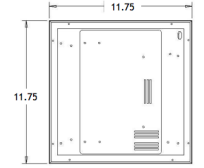

**Troffer**

**GTS11**

298mm x 298mm x 123mm  
(1 x 1 x 4.25" nominal)

Project: \_\_\_\_\_  
 Type: \_\_\_\_\_  
 Catalog No: \_\_\_\_\_  
 Qty: \_\_\_\_\_  
 Specifiers: \_\_\_\_\_  
 Line Notes: \_\_\_\_\_

**Ordering Guide**

Series	Mount Method	CCT	Wattage	Control Type	Input Voltage	Wet/Dry	Body Finish
GXXXX	X	XX	XXW	X	XXXV	XXXXX	XXXXX
	<p><b>T</b> T-Bar Drop In (Standard)</p> <p><b>P</b> Pendant Mount (Requires pendant kit)</p> <p><b>R</b> Recessed (Requires recessed mounting kit)</p> <p><b>S</b> Surface Mount / Wall Mount (Requires surface mounting kit)</p>	<p>3000K (+/- -100k)</p> <p>3500K (+/- -100k)</p> <p>4000K (+/- -100k)</p> <p>4500K (+/- -100k)</p> <p>5000K (+/- -100k)</p> <p>5500K (+/- -100k)</p> <p>6000K (+/- -100k)</p> <p>6500K (+/- -100k)</p> <p><b>ER</b> Ergonomic Color Changing Option with user-adjustable CCT range from 2700k to 6500k</p>	<p><b>18W</b> 18 Watts (Standard)</p> <p><b>40W</b> 40 Watts</p>	<p><b>D</b> 0-10V Dimming (Standard)</p> <p><b>N</b> No Dimming required</p> <p><b>DALI</b> - Dali</p>	<p><b>120V</b> 120V AC/DC (Standard)</p> <p><b>277V</b> 277V AC/DC</p> <p><b>347V</b> 347V AC/DC</p>	<p><b>Wet</b> IP 64 rated</p> <p><b>Dry</b></p>	<p><b>Silver / White</b> (Standard)</p> <p>Custom colors available, please inquire.</p>
<p><b>Note:</b> Not all options are available on all fixtures. Please inquire to be sure your part number is accurate.</p>							