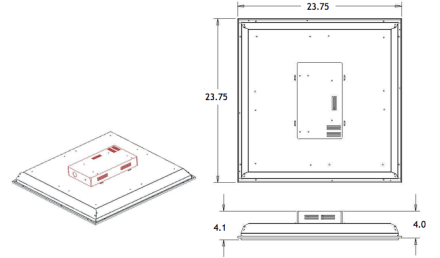

Troffer

GTS03

598mm x 598mm x 107mm
(2 x 2 x 425" nominal)

Project: _____
 Type: _____
 Catalog No: _____
 Qty: _____
 Specifiers: _____
 Line Notes: _____

Ordering Guide

Series	Mount Method	CCT	Wattage	Control Type	Input Voltage	Wet/Dry	Body Finish
GXXXX	X	XX	XXW	X	XXXV	XXXXX	XXXXX
	<p>T T-Bar Drop In (Standard)</p> <p>P Pendant Mount (Requires pendant kit)</p> <p>R Recessed (Requires recessed mounting kit)</p> <p>S Surface Mount / Wall Mount (Requires surface mounting kit)</p>	<p>3000K (+/- -100k)</p> <p>3500K (+/- -100k)</p> <p>4000K (+/- -100k)</p> <p>4500K (+/- -100k)</p> <p>5000K (+/- -100k)</p> <p>5500K (+/- -100k)</p> <p>6000K (+/- -100k)</p> <p>6500K (+/- -100k)</p> <p>ER Ergonomic Color Changing Option with user-adjustable CCT range from 2700k to 6500k</p>	<p>40W 40 Watts (Standard)</p> <p>60W 60 Watts</p>	<p>D 0-10V Dimming (Standard)</p> <p>N No Dimming required</p> <p>DALI - Dali</p>	<p>120V 120V AC/DC (Standard)</p> <p>277V 277V AC/DC</p> <p>347V 347V AC/DC</p>	<p>Wet IP 64 rated</p> <p>Dry</p>	<p>Silver / White (Standard)</p> <p>Custom colors available, please inquire.</p>

Note: Not all options are available on all fixtures. Please inquire to be sure your part number is accurate.

Optical Performance

Nominal CCT	4000K
Flux (lm)	4400
Efficacy (lm/)	110
W) Power	40
(W) CCT (K)	3987
CRI	92
Max Lumens	Up to 9000 lm Available