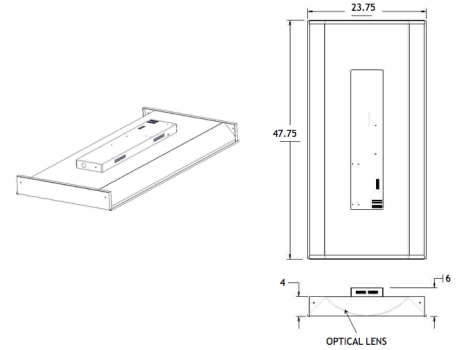

**Troffer**

**GTR24**

598mmx1200mm x 152mm  
(2x4x 6" nominal)

Project: \_\_\_\_\_  
 Type: \_\_\_\_\_  
 Catalog No: \_\_\_\_\_  
 Qty: \_\_\_\_\_  
 Specifiers: \_\_\_\_\_  
 Line Notes: \_\_\_\_\_

**Ordering Guide**

Series	Mount Method	CCT	Wattage	Control Type	Input Voltage	Wet/Dry	Body Finish
GXXXX	X	XX	XXW	X	XXXV	XXXXX	XXXXX
	<p><b>T</b> T-Bar Drop In (Standard)</p> <p><b>P</b> Pendant Mount (Requires pendant kit)</p> <p><b>R</b> Recessed (Requires recessed mounting kit)</p> <p><b>S</b> Surface Mount / Wall Mount (Requires surface mounting kit)</p>	<p>3000K (+/- -100k)</p> <p>3500K (+/- -100k)</p> <p>4000K (+/- -100k)</p> <p>4500K (+/- -100k)</p> <p>5000K (+/- -100k)</p> <p>5500K (+/- -100k)</p> <p>6000K (+/- -100k)</p> <p>6500K (+/- -100k)</p> <p><b>ER</b> Ergonomic Color Changing Option with user-adjustable CCT range from 2700k to 6500k</p>	<p><b>60W</b> 60 Watts (Standard)</p> <p><b>80W</b> 80 Watts</p>	<p><b>D</b> 0-10V Dimming (Standard)</p> <p><b>N</b> No Dimming required</p> <p><b>DALI</b> - Dali</p>	<p><b>120V</b> 120V AC/DC (Standard)</p> <p><b>277V</b> 277V AC/DC</p> <p><b>347V</b> 347V AC/DC</p>	<p><b>Dry</b></p>	<p><b>Silver / White</b> (Standard)</p> <p>Custom colors available, please inquire.</p>