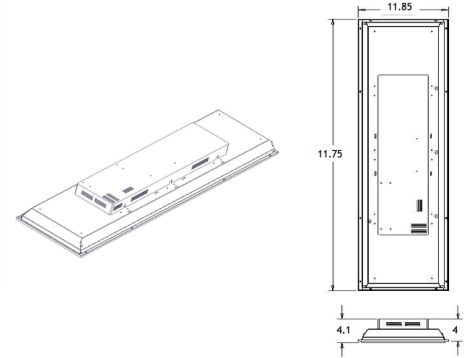

Troffer

GTR14

298mm x 1200mm x 132mm
(1 x 4 x 4.25" nominal)

Project: _____
Type: _____
Catalog No: _____
Qty: _____
Specifiers: _____
Line Notes: _____

Ordering Guide

Series	Mount Method	CCT	Wattage	Control Type	Input Voltage	Wet/Dry	Body Finish
GXXXX	X	XX	XXW	X	XXXV	XXXXX	XXXXX
	<p>T T-Bar Drop In (Standard)</p> <p>P Pendant Mount (Requires pendant kit)</p> <p>R Recessed (Requires recessed mounting kit)</p> <p>S Surface Mount / Wall Mount (Requires surface mounting kit)</p>	<p>3000K (+/- -100k)</p> <p>3500K (+/- -100k)</p> <p>4000K (+/- -100k)</p> <p>4500K (+/- -100k)</p> <p>5000K (+/- -100k)</p> <p>5500K (+/- -100k)</p> <p>6000K (+/- -100k)</p> <p>6500K (+/- -100k)</p> <p>ER Ergonomic Color Changing Option with user-adjustable CCT range from 2700k to 6500k</p>	<p>40W 40 Watts (Standard)</p> <p>60W 60 Watts</p>	<p>D 0-10V Dimming (Standard)</p> <p>N No Dimming required</p> <p>DALI - Dali</p>	<p>120V 120V AC/DC (Standard)</p> <p>277V 277V AC/DC</p> <p>347V 347V AC/DC</p>	<p>Wet IP 64 rated</p> <p>Dry</p>	<p>Silver / White (Standard)</p> <p>Custom colors available, please inquire.</p>