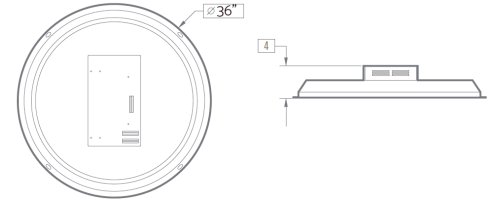

Troffer

GTC36

914mm Diameter x 120mm
36" nom x 4.5" nominal

Project: _____
Type: _____
Catalog No: _____
Qty: _____
Specifiers: _____
Line Notes: _____

Ordering Guide

Series	Mount Method	CCT	Wattage	Control Type	Input Voltage	Wet/Dry	Body Finish
GXXXX	X	XX	XXW	X	XXXV	XXXXX	XXXXX
	<p>T T-Bar Drop In (Standard)</p> <p>P Pendant Mount (Requires pendant kit)</p> <p>R Recessed (Requires recessed mounting kit)</p> <p>S Surface Mount / Wall Mount (Requires surface mounting kit)</p>	<p>3000K (+/- -100k)</p> <p>3500K (+/- -100k)</p> <p>4000K (+/- -100k)</p> <p>4500K (+/- -100k)</p> <p>5000K (+/- -100k)</p> <p>5500K (+/- -100k)</p> <p>6000K (+/- -100k)</p> <p>6500K (+/- -100k)</p> <p>ER Ergonomic Color Changing Option with user-adjustable CCT range from 2700k to 6500k</p>	<p>60W 60 Watts (Standard)</p> <p>90W 90 Watts</p>	<p>D 0-10V Dimming (Standard)</p> <p>N No Dimming required</p> <p>DALI - Dali</p>	<p>120V 120V AC/DC (Standard)</p> <p>277V 277V AC/DC</p> <p>347V 347V AC/DC</p>	<p>Wet IP 64 rated</p> <p>Dry</p>	<p>Silver / White (Standard)</p> <p>Custom colors available, please inquire.</p>

Note: Not all options are available on all fixtures. Please inquire to be sure your part number is accurate.

Optical Performance

Nominal CCT	4000K
Flux (lm)	7200
Efficacy (lm/)	120
W) Power	60
(W) CCT (K)	3989
CRI	92