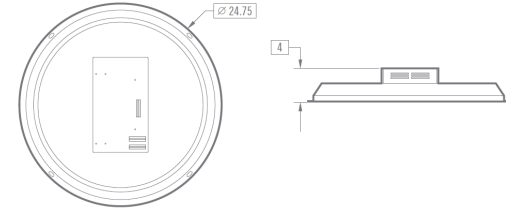

**Troffer**

**GTC24**

600mm Dia x 120mm  
24" nom.x 4.5" nominal

Project: \_\_\_\_\_  
Type: \_\_\_\_\_  
Catalog No: \_\_\_\_\_  
Qty: \_\_\_\_\_  
Specifiers: \_\_\_\_\_  
Line Notes: \_\_\_\_\_

**Ordering Guide**

Series	Mount Method	CCT	Wattage	Control Type	Input Voltage	Wet/Dry	Body Finish
GXXXX	X	XX	XXW	X	XXXV	XXXXX	XXXXX
	<p><b>T</b> T-Bar Drop In (Standard)</p> <p><b>P</b> Pendant Mount (Requires pendant kit)</p> <p><b>R</b> Recessed (Requires recessed mounting kit)</p> <p><b>S</b> Surface Mount / Wall Mount (Requires surface mounting kit)</p>	<p>3000K (+/- -100k)</p> <p>3500K (+/- -100k)</p> <p>4000K (+/- -100k)</p> <p>4500K (+/- -100k)</p> <p>5000K (+/- -100k)</p> <p>5500K (+/- -100k)</p> <p>6000K (+/- -100k)</p> <p>6500K (+/- -100k)</p> <p><b>ER</b> Ergonomic Color Changing Option with user-adjustable CCT range from 2700k to 6500k</p>	<p><b>40W</b> 40 Watts (Standard)</p> <p><b>60W</b> 60 Watts</p>	<p><b>D</b> 0-10V Dimming (Standard)</p> <p><b>N</b> No Dimming required</p> <p><b>DALI</b> - Dali</p>	<p>120V 120V AC/DC (Standard)</p> <p>277V 277V AC/DC</p> <p>347V 347V AC/DC</p>	<p><b>Wet IP 64 rated</b></p> <p><b>Dry</b></p>	<p>Silver / White (Standard)</p> <p>Custom colors available, please inquire.</p>