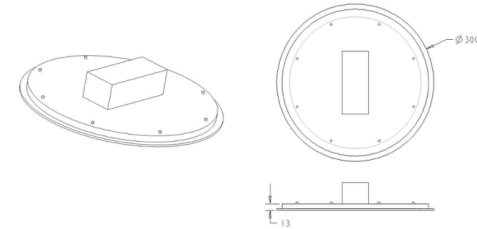

Downlight

GDL12

300mm Dia x 63mm
(12" Nom.x .5" nominal)

Project: _____
Type: _____
Catalog No: _____
Qty: _____
Specifiers: _____
Line Notes: _____

Ordering Guide

Series	Mount Method	CCT	Wattage	Control Type	Input Voltage	Wet/Dry	Body Finish
GXXXX	X	XX	XXW	X	XXXV	XXXXX	XXXXX
	<p>T T-Bar Drop In (Standard)</p> <p>P Pendant Mount (Requires pendant kit)</p> <p>R Recessed (Requires recessed mounting kit)</p> <p>S Surface Mount / Wall Mount (Requires surface mounting kit)</p>	<p>3000K (+/- -100k)</p> <p>3500K (+/- -100k)</p> <p>4000K (+/- -100k)</p> <p>4500K (+/- -100k)</p> <p>5000K (+/- -100k)</p> <p>5500K (+/- -100k)</p> <p>6000K (+/- -100k)</p> <p>6500K (+/- -100k)</p> <p>ER Ergonomic Color Changing Option with user-adjustable CCT range from 2700k to 6500k</p>	<p>25W 25Watts (Standard)</p>	<p>D 0-10V Dimming (Standard)</p> <p>N No Dimming required</p> <p>DALI - Dali</p>	<p>120V 120V AC/DC (Standard)</p> <p>277V 277V AC/DC</p> <p>347V 347V AC/DC</p>	<p>Wet IP 64 rated</p> <p>Dry</p>	<p>Silver / White (Standard)</p> <p>Custom colors available, please inquire.</p>

Note: Not all options are available on all fixtures. Please inquire to be sure your part number is accurate.

Optical Performance

Nominal CCT	4000K
Flux (lm)	2450
Efficacy (lm/)	105
W) Power	25
(W) CCT (K)	3985
CRI	92