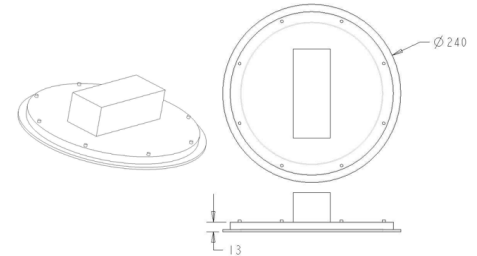

**Downlight**

**GDL08**

240mm Dia. x 63mm  
(8" Nom.x 2.5" nominal)

Project: \_\_\_\_\_  
 Type: \_\_\_\_\_  
 Catalog No: \_\_\_\_\_  
 Qty: \_\_\_\_\_  
 Specifiers: \_\_\_\_\_  
 Line Notes: \_\_\_\_\_

**Ordering Guide**

Series	Mount Method	CCT	Wattage	Control Type	Input Voltage	Wet/Dry	Body Finish
GXXXX	X	XX	XXW	X	XXXV	XXXXX	XXXXX
	<p><b>T</b> T-Bar Drop In (Standard)</p> <p><b>P</b> Pendant Mount (Requires pendant kit)</p> <p><b>R</b> Recessed (Requires recessed mounting kit)</p> <p><b>S</b> Surface Mount / Wall Mount (Requires surface mounting kit)</p>	<p>3000K (+/- -100k)</p> <p>3500K (+/- -100k)</p> <p>4000K (+/- -100k)</p> <p>4500K (+/- -100k)</p> <p>5000K (+/- -100k)</p> <p>5500K (+/- -100k)</p> <p>6000K (+/- -100k)</p> <p>6500K (+/- -100k)</p> <p><b>ER</b> Ergonomic Color Changing Option with user-adjustable CCT range from 2700k to 6500k</p>	<p><b>18W</b> 18 Watts ( Standard)</p>	<p><b>D</b> 0-10V Dimming (Standard)</p> <p><b>N</b> No Dimming required</p> <p><b>DALI</b> - Dali</p>	<p><b>120V</b> 120V AC/DC (Standard)</p> <p><b>277V</b> 277V AC/DC</p> <p><b>347V</b> 347V AC/DC</p>	<p><b>Wet</b> IP 64 rated</p> <p><b>Dry</b></p>	<p><b>Silver / White</b> (Standard)</p> <p>Custom colors available, please inquire.</p>

Note: Not all options are available on all fixtures. Please inquire to be sure your part number is accurate.

**Optical Performance**

Nominal CCT	4000K
Flux (lm)	1850
Efficacy (lm/)	105
W) Power	18
(W) CCT (K)	3985
CRI	92