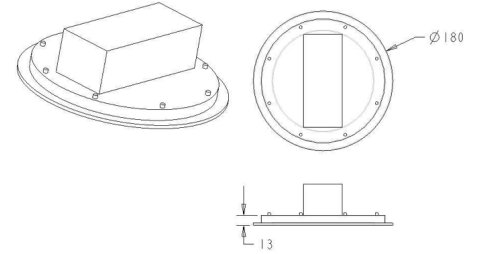

**Downlight**

**GDL06**

180mm Dia. x 63mm  
(6" Nom.x 2.5" nominal)

Project: \_\_\_\_\_  
Type: \_\_\_\_\_  
Catalog No: \_\_\_\_\_  
Qty: \_\_\_\_\_  
Specifiers: \_\_\_\_\_  
Line Notes: \_\_\_\_\_

**Ordering Guide**

Series	Mount Method	CCT	Wattage	Control Type	Input Voltage	Wet/Dry	Body Finish
GXXXX	X	XX	XXW	X	XXXV	XXXXX	XXXXX
	<p><b>T</b> T-Bar Drop In (Standard)</p> <p><b>P</b> Pendant Mount (Requires pendant kit)</p> <p><b>R</b> Recessed (Requires recessed mounting kit)</p> <p><b>S</b> Surface Mount / Wall Mount (Requires surface mounting kit)</p>	<p>3000K (+/- -100k)</p> <p>3500K (+/- -100k)</p> <p>4000K (+/- -100k)</p> <p>4500K (+/- -100k)</p> <p>5000K (+/- -100k)</p> <p>5500K (+/- -100k)</p> <p>6000K (+/- -100k)</p> <p>6500K (+/- -100k)</p> <p><b>ER</b> Ergonomic Color Changing Option with user-adjustable CCT range from 2700k to 6500k</p>	<p><b>12W</b> 12 Watts ( Standard)</p>	<p><b>D</b> 0-10V Dimming (Standard)</p> <p><b>N</b> No Dimming required</p> <p><b>DALI</b> - Dali</p>	<p>120V 120V AC/DC (Standard)</p> <p>277V 277V AC/DC</p> <p>347V 347V AC/DC</p>	<p><b>Wet</b> IP 64 rated</p> <p><b>Dry</b></p>	<p><b>Silver / White</b> (Standard)</p> <p>Custom colors available, please inquire.</p>
<p><b>Note:</b> Not all options are available on all fixtures. Please inquire to be sure your part number is accurate.</p>							